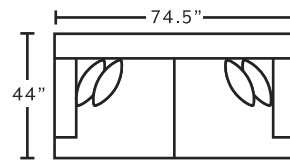

95320
Loveseat