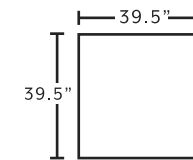

75018
Square Ottoman

*only available in 3902-45