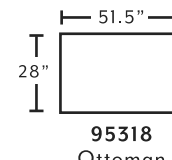

95318
Ottoman