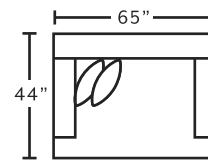

95388
Chair