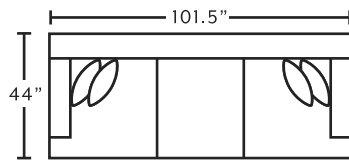

953 ROWAN collection

The Rowan collection is a transitional collection upholstered in Orlando Snow, an off-white polyester fabric. This collection features accented throw pillows in pops of gold and blue.

FEATURES

- 100% WOW gel-blended foam
- Reversible seat and back cushions
- Solid wooden legs
- Throw pillows included
- 100% Polyester / CC: WS
- Made in the USA of domestic and imported materials

MARRIED FABRICS

Cover: 3900-09 Orlando Snow
Front Pillow: 3902-45 Colorsplash Indigo
Back Pillow: 3901-46 Saxon Denim

AVAILABLE PIECES

95340
Sofa

*only available in 3902-45

*only available in 3902-45

SUGGESTED ACCENT PIECES

2183 Swivel Accent Chair 32.5"W x 39"D x 36"H
75018 Square Ottoman 39.5"W x 39.5"D x 17"H

FRANKlin
See more at franklincorp.com