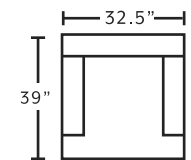

2183
Swivel Accent Chair

*only available in 3902-45

SUGGESTED ACCENT PIECES

2183 Swivel Accent Chair 32.5"W x 39"D x 36"H
 75018 Square Ottoman 39.5"W x 39.5"D x 17"H

FRANKlin
 See more at franklincorp.com